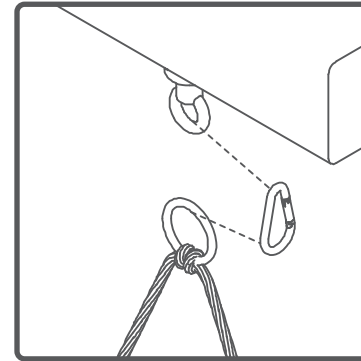

Installation Guide

Climbing Rope Ladder (SSS-0252-P)

Part List

X 1

X 1

Tools

Gloves

Safety Glasses

Optional

Swing hanger (SSS-0063-P)

Tire swivel (SSS-0118-P)

Eyehook

**Based off application*

Use the snap hook to connect the climbing rope ladder to optional tire swivel, swing hanger or eye hook.

Finish Plan