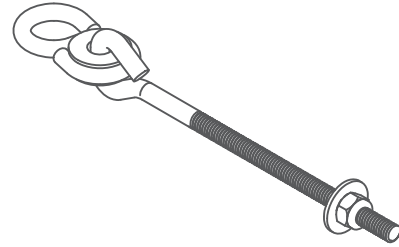

Installation Guide

Climbing Rope Ladder (SSS-0252-P)

Part List

X 1

X 1

Tools

Gloves

Safety Glasses

Optional

Swing hanger (SSS-0063-P)

Tire swivel (SSS-0118-P)

Eyehook

**Based off application*

Use the snap hook to connect the climbing rope ladder to optional tire swivel, swing hanger or eye hook.

Finish Plan