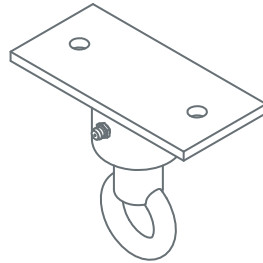

Installation Guide

Climbing Rope Ladder (SSS-0252-P)

Part List

X 1

X 1

Tools

Gloves

Safety Glasses

Optional

Swing hanger (SSS-0063-P)

Tire swivel (SSS-0118-P)

Eyehook

**Based off application*

Use the snap hook to connect the climbing rope ladder to optional tire swivel, swing hanger or eye hook.

Finish Plan