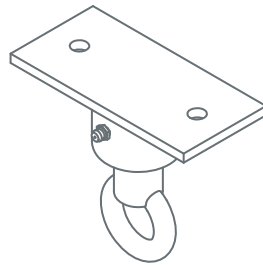

Installation Guide

Plastic Climbing Rope with 5 Steps (SSS-0288)

Part List

X 1

X 1

Tools

Gloves

Safety Glasses

Optional

Swing hanger (SSS-0063-P)

Tire swivel (SSS-0118-P)

Eyehook

**Based off application*

Use the snap hook to connect the climbing rope ladder to optional tire swivel, swing hanger or eye hook.

Finish Plan