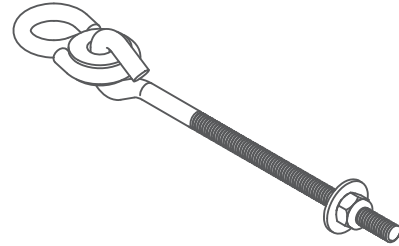

Installation Guide

Plastic Climbing Rope with 5 Steps (SSS-0288)

Part List

X 1

X 1

Tools

Gloves

Safety Glasses

Optional

Swing hanger (SSS-0063-P)

Tire swivel (SSS-0118-P)

Eyehook

**Based off application*

Use the snap hook to connect the climbing rope ladder to optional tire swivel, swing hanger or eye hook.

Finish Plan