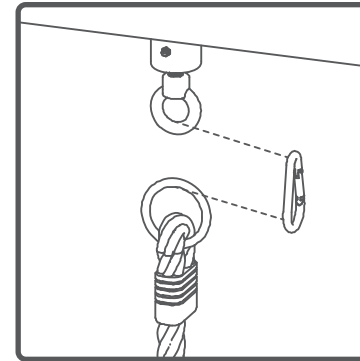

Installation Guide

Plastic Climbing Rope with 5 Steps (SSS-0288)

Part List

X 1

X 1

Tools

Gloves

Safety Glasses

Optional

Swing hanger (SSS-0063-P)

Tire swivel (SSS-0118-P)

Eyehook

**Based off application*

Use the snap hook to connect the climbing rope ladder to optional tire swivel, swing hanger or eye hook.

Finish Plan