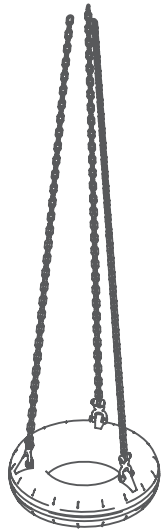

Installation Guide

Rotational Plastic Tire Swing Seat (SSS-0089)

 <p>Part List X 1</p>	 <p>Recommended accessories X 3</p>  <p>X 3</p>
<p>Tools</p>  <p>Gloves</p>  <p>Safety Glasses</p>  <p>SSS-0077-P</p>	
 <p>1</p>  <p>2</p>  <p>3</p>  <p>Finish Plan</p> 	

Assembly of Tire Swivel Rotational Plastic Tire Swing Seat (SSS-0089)

Option 1

Part List

X 1

SSS-0086-P

X 1

X 3

M12

Part List

X 1

X 1 SSS-0098-P

X 3

X 4

X 4

X 8

M12