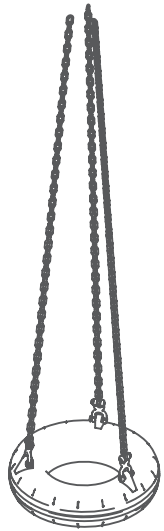

Installation Guide

Rotational Plastic Tire Swing Seat (SSS-0089)

 <p>Part List X 1</p>	 <p>X 3</p>  <p>X 3</p> <p>Recommended accessories</p>
---	--

<p>Tools</p>	 <p>Gloves</p>	 <p>Safety Glasses</p>	 <p>SSS-0077-P</p>
---------------------	---	---	---

2

4

Finish Plan

Alternative Assembly :

Option 3

Part List

X 1

SSS-0118-P

X 1

X 3

M10

X 2

X 2

X 4

Recommended accessories

Tools