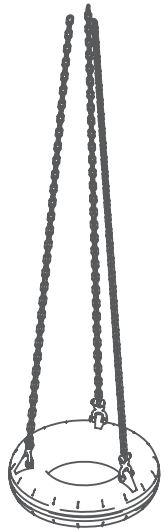

Installation Guide

Rotational Plastic Tire Swing Seat (SSS-0089)

 <p>Part List X 1</p>	 <p>X 3</p>  <p>X 3</p> <p>Recommended accessories</p>
---	--

<p>Tools</p>	 <p>Gloves</p>	 <p>Safety Glasses</p>	 <p>SSS-0077-P</p>
---------------------	---	---	---

Assembly of Tire Swivel Rotational Plastic Tire Swing Seat (SSS-0089)

Option 1

Part List

X 1

Recommended accessories

Tools

Gloves

Safety Glasses

Ratchet

Wrench

1

3

2

4

Finish Plan

Alternative Assembly :

Option 2

Part List

X 1

X 1 SSS-0098-P

X 3

X 4

X 4

X 8